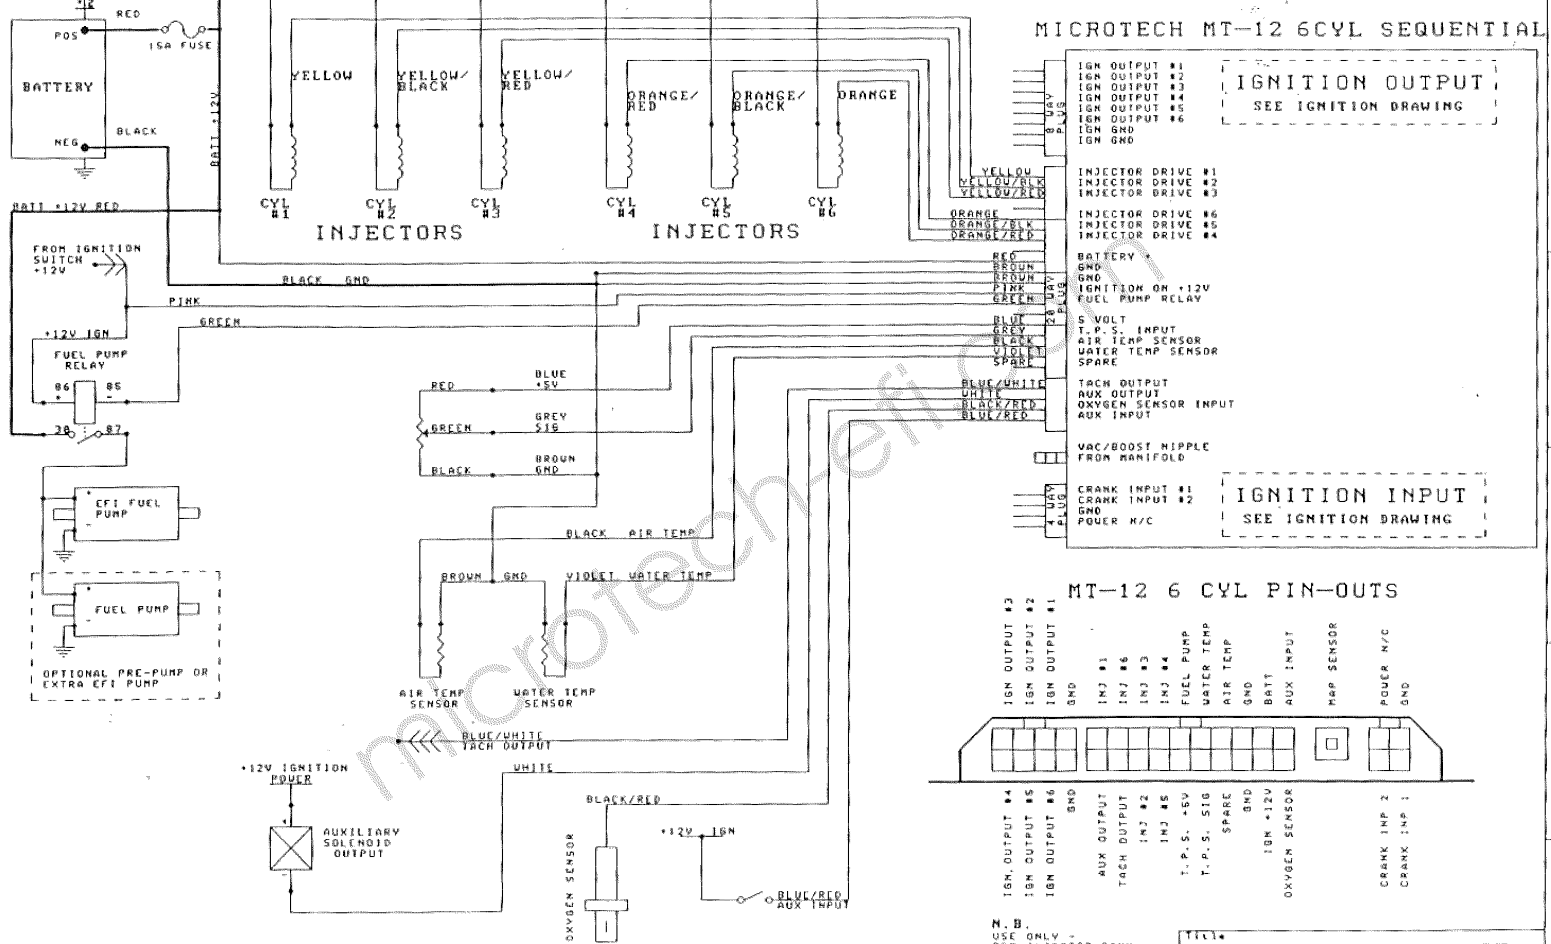

MICROTECH MT-12 6CYL SEQUENTIAL

- N.B.**
- USE ONLY - PER INJECTOR BANK
 - 1 X 2 OHM INJECTORS
 - 2 X 2 OHM INJECTORS
 - 2 X 12 OHM INJECTORS
 - 4 X 12 OHM INJECTORS

Title		
MT12 DIRECT FIRE		
Size	Number	Revision
A3	6 CYL.	2.0
Date: 7 JUL 1978		
File: AT12 65/1		Sheet 1 of 2
Drawn By: DDM		