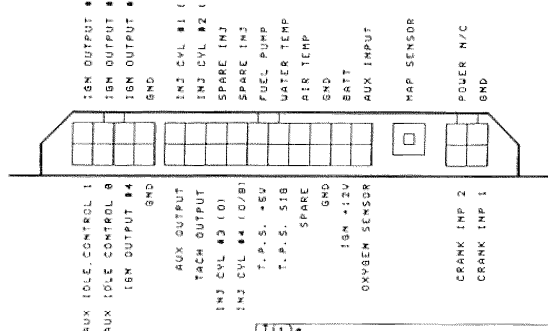

MICROTECH MT-12 WRX SEQUENTIAL ENGINE MANAGEMENT SYSTEM

MICROTECH MT-12 WRX SEQUENTIAL

IGNITION OUTPUT
SEE IGNITION DRAWING

IGNITION INPUT
SEE IGNITION DRAWING

MT-12 WRX PIN-OUTS

Title MT12 WRX DIRECT FIRE			
Size	Number	MAZDA WRX	Revision
A3	100	FUEL DRAWING	2.0
File No.	Part No.	Sheet	of 2
110-1112 WRX	220	11	208