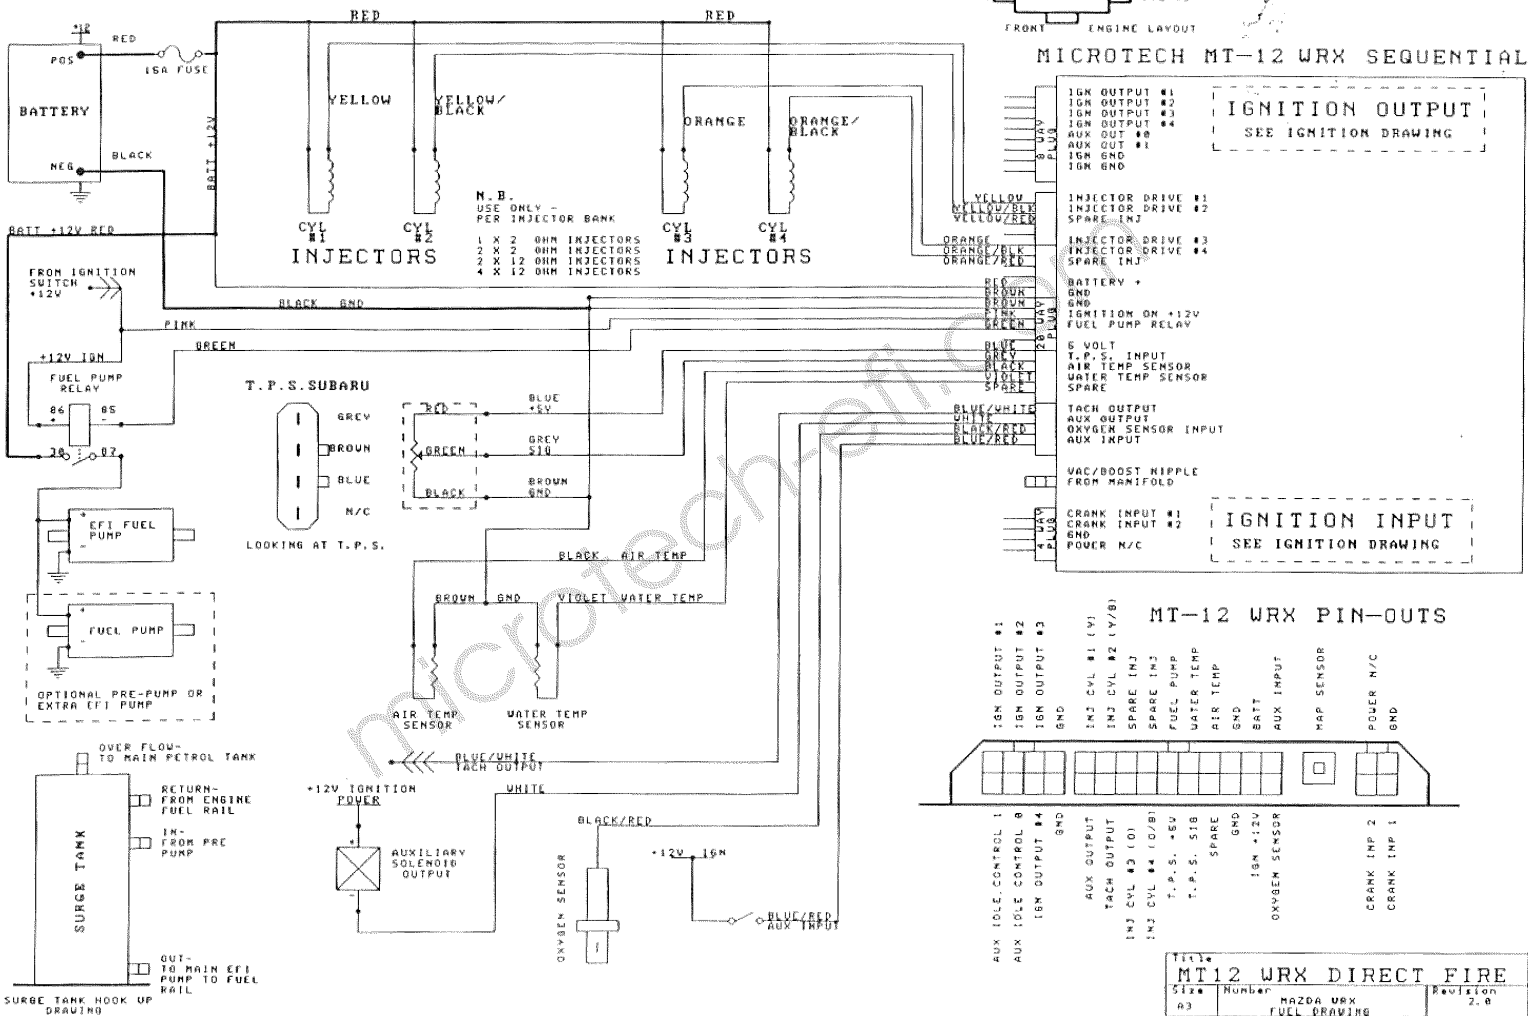

MICROTECH MT-12 WRX SEQUENTIAL ENGINE MANAGEMENT SYSTEM

MICROTECH MT-12 WRX SEQUENTIAL

IGNITION OUTPUT
SEE IGNITION DRAWING

IGNITION INPUT
SEE IGNITION DRAWING

MT-12 WRX PIN-OUTS

Title MT12 WRX DIRECT FIRE			
Size	Number	MAZDA WRX	Revision
A3	100	FUEL DRAWING	2.0
File No.	Part No.	Sheet	of 2
110-1112 WRX	220	11	208