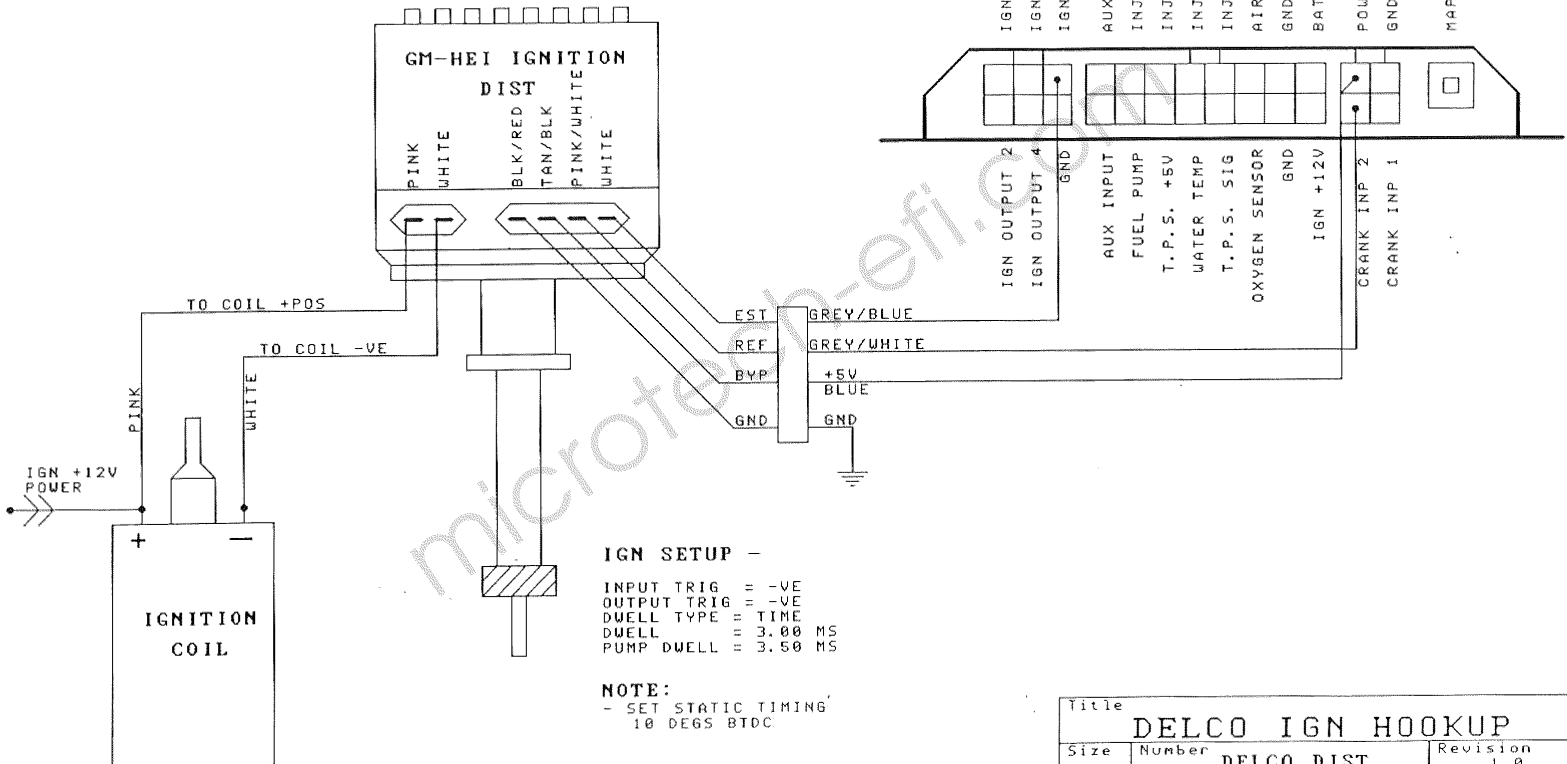

# DELCO MODULE IGNITION HOOKUP

**IGN SETUP -**  
 INPUT TRIG = -VE  
 OUTPUT TRIG = -VE  
 DWELL TYPE = TIME  
 DWELL = 3.00 MS  
 PUMP DWELL = 3.50 MS

**NOTE:**  
 - SET STATIC TIMING  
 10 DEGS BTDC

Title			DELCO IGN HOOKUP		
Size	Number	DELCO DIST		Revision	1.0