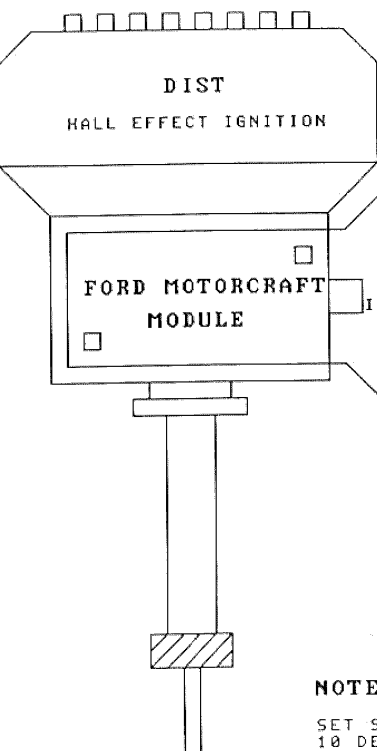

FORD MODULE IGNITION HOOKUP

NOTE:

SET STATIC TIMING
10 DEGS BTDC

MT-8 VER2.0 PIN-OUTS

Title

FORD IGN HOOKUP