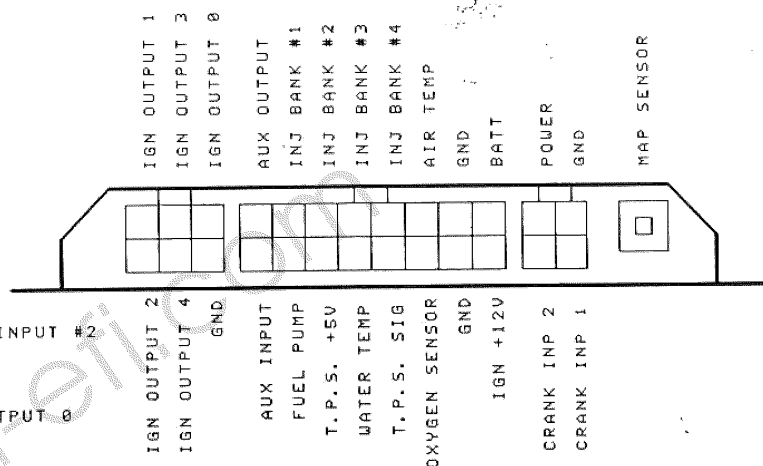

FORD MODULE IGNITION HOOKUP

NOTE:

SET STATIC TIMING
10 DEGS BTDC

MT-8 VER2.0 PIN-OUTS

Title

FORD IGN HOOKUP