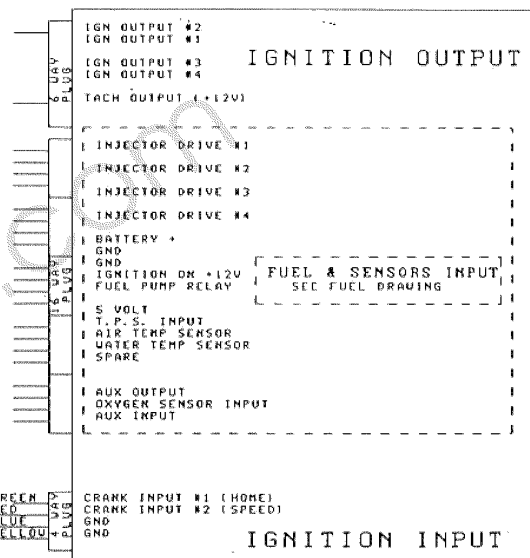

IGNITION DRAWING

4 CYL COIL PACKS SETUP

IGNITION HOOKUP- SINGLE COIL / DIST SETUP BOSCH MODULE

MICROTECH MT-8
4 CYL SEQUENTIAL

BOSCH MAGNETIC SENSOR (CRANK PICKUP)

TO - SENSOR

- RED SPEED
- BLUE GND
- YELLOW GND

IGN SETUP -

- CONFIG = 04 CYL/R
- TEETH CAS = 30 (HALF FLVWHEEL TEETH)
- TDC REF CAS = 12.7 - SEE NOTE
- DWELL TYPE = TIME
- DWELL = 2.75 MS
- PUMP DWELL = 3.50 MS

MT-8 4 CYL PIN-OUTS