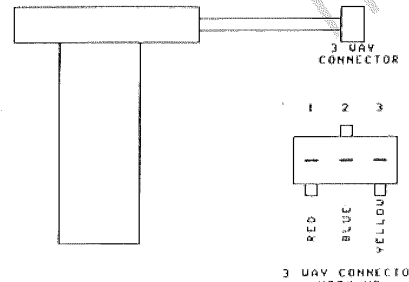

IGNITION DRAWING

4 CYL COIL PACKS SETUP

IGNITION HOOKUP- SINGLE COIL / DIST SETUP BOSCH MODULE

MICROTECH MT-8
4 CYL SEQUENTIAL

BOSCH MAGNETIC SENSOR (CRANK PICKUP)

TO - SENSOR

- RED SPEED
- BLUE GND
- YELLOW GND

IGN SETUP -

- CONFIG = 04 CYL/R
- TEETH CAS = 30 (HALF FLVWHEEL TEETH)
- TDC REF CAS = 12.7 - SEE NOTE
- DWELL TYPE = TIME
- DWELL = 2.75 MS
- PUMP DWELL = 3.50 MS

MT-8 4 CYL PIN-OUTS