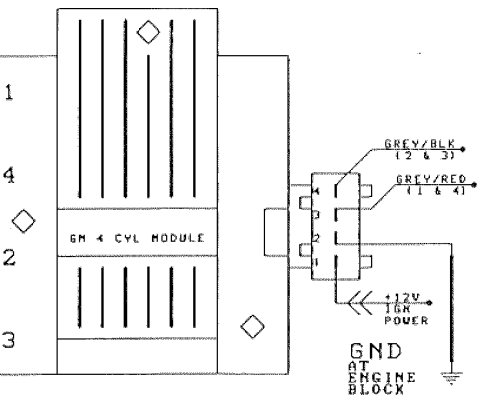

IGNITION DRAWING

4 CYL COIL PACKS SETUP

IGNITION HOOKUP- SINGLE COIL / DIST SETUP BOSCH MODULE

MICROTECH MT-8
4 CYL SEQUENTIAL

BOSCH MAGNETIC SENSOR (CRANK PICKUP)

TO - SENSOR

- RED SPEED
- BLUE GND
- YELLOW GND

IGN SETUP -

- CONFIG = 04 CYL/R
- TEETH CAS = 30 (HALF FLVWHEEL TEETH)
- TDC REF CAS = 12.7 - SEE NOTE
- DWELL TYPE = TIME
- DWELL = 2.75 MS
- PUMP DWELL = 3.50 MS

MT-8 4 CYL PIN-OUTS