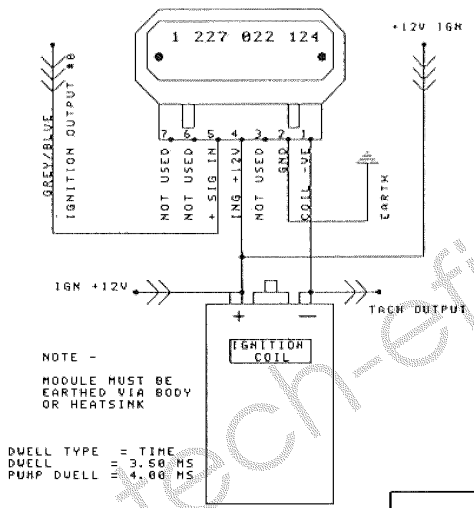

IGNITION DRAWING

4 CYL COIL PACKS SETUP

IGNITION HOOKUP- SINGLE COIL / DIST SETUP BOSCH MODULE

MICROTECH MT-8
4 CYL SEQUENTIAL

BOSCH MAGNETIC SENSOR (CRANK PICKUP)

TO - SENSOR

- RED SPEED
- BLUE GND
- YELLOW GND

IGN SETUP -

- CONFIG = 04 CYL/R
- TEETH CAS = 30 (HALF FLVWHEEL TEETH)
- TDC REF CAS = 12.7 - SEE NOTE
- DWELL TYPE = TIME
- DWELL = 2.75 MS
- PUMP DWELL = 3.50 MS

MT-8 4 CYL PIN-OUTS