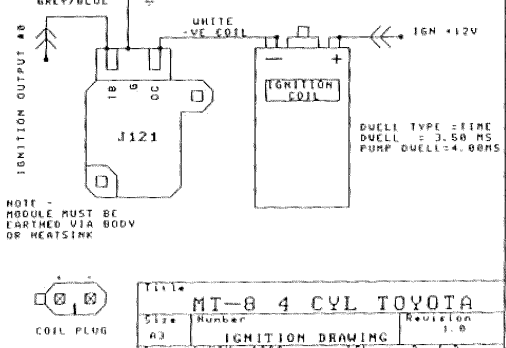

PINOUT TYPE # 2

TOYOTA IGN MODULE (LATE MODEL)
SINGLE COIL / DIST

IGNITION HOOKUP- SINGLE COIL / DIST
SETUP BOSCH MODULE

IGNITION MODULE
SINGLE COIL / DIST SETUP

MI-8 4 CYL TOYOTA		
Size	Number	Revision
A3	IGNITION DRAWING	1.0
Date:	REV 1228	Sheet 2 of 2
File:	HTG 10473	Drawn By: GON