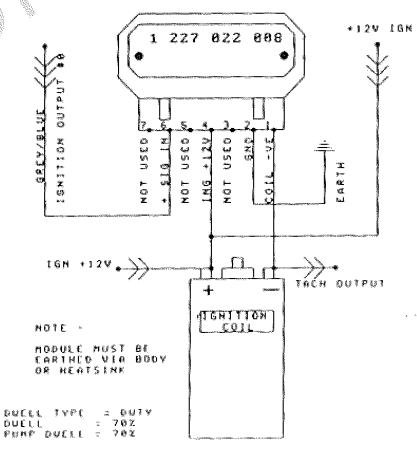

4 CYL COIL PACKS
M & W IGNITION

IGNITION HOOKUP- SINGLE COIL / DIST
SETUP BOSCH MODULE

MICROTECH SEQUENTIAL
ENGINE MANAGEMENT SYSTEM

PINOUT TYPE # 1

TOYOTA 378 MODULE
SINGLE COIL / DIST

IGNITION HOOKUP- SINGLE COIL / DIST
SETUP BOSCH MODULE

PINOUT TYPE # 2

TOYOTA IGN MODULE (LATE MODEL)
SINGLE COIL / DIST

IGNITION HOOKUP- SINGLE COIL / DIST
SETUP BOSCH MODULE

IGNITION MODULE
SINGLE COIL / DIST SETUP

MI-8 4 CYL TOYOTA		
Size	Number	Revision
A3	IGNITION DRAWING	1.0
Date:	REV 1228	Sheet 2 of 2
File:	HTG 10473	Drawn By: GON