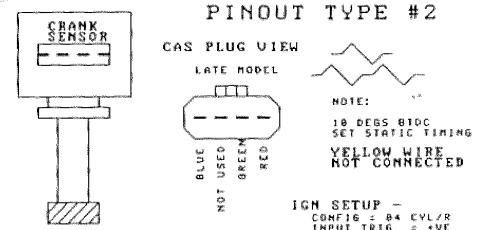

4 CYL COIL PACKS
M & W IGNITION

IGNITION HOOKUP- SINGLE COIL / DIST
SETUP BOSCH MODULE

MICROTECH SEQUENTIAL
ENGINE MANAGEMENT SYSTEM

PINOUT TYPE # 1

TOYOTA 378 MODULE
SINGLE COIL / DIST

IGNITION HOOKUP- SINGLE COIL / DIST
SETUP BOSCH MODULE

PINOUT TYPE # 2

TOYOTA IGN MODULE (LATE MODEL)
SINGLE COIL / DIST

IGNITION HOOKUP- SINGLE COIL / DIST
SETUP BOSCH MODULE

IGNITION MODULE
SINGLE COIL / DIST SETUP

MI-8 4 CYL TOYOTA		
Size	Number	Revision
A3	IGNITION DRAWING	1.0
Date:	REV 1228	Sheet 2 of 2
File:	HTG 10473	Drawn By: GON