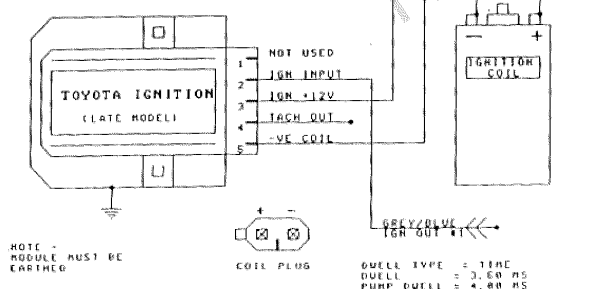

4 CYL COIL PACKS
M & W IGNITION

IGNITION HOOKUP- SINGLE COIL / DIST
SETUP BOSCH MODULE

MICROTECH SEQUENTIAL
ENGINE MANAGEMENT SYSTEM

PINOUT TYPE # 1

TOYOTA 378 MODULE
SINGLE COIL / DIST

IGNITION HOOKUP- SINGLE COIL / DIST
SETUP BOSCH MODULE

PINOUT TYPE # 2

TOYOTA IGN MODULE (LATE MODEL)
SINGLE COIL / DIST

IGNITION HOOKUP- SINGLE COIL / DIST
SETUP BOSCH MODULE

IGNITION MODULE
SINGLE COIL / DIST SETUP

MI-8 4 CYL TOYOTA		
Size	Number	Revision
A3	IGNITION DRAWING	1.0
Date:	REV 1228	Sheet 2 of 2
File:	HTG 10473	Drawn By: GON