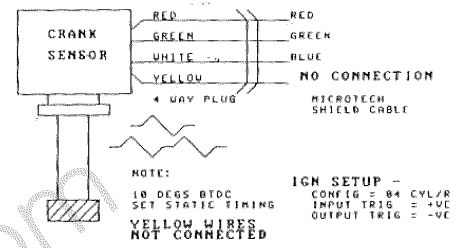

4 CYL COIL PACKS
M & W IGNITION

IGNITION HOOKUP- SINGLE COIL / DIST
SETUP BOSCH MODULE

MICROTECH SEQUENTIAL
ENGINE MANAGEMENT SYSTEM

PINOUT TYPE # 1

TOYOTA 378 MODULE
SINGLE COIL / DIST

IGNITION HOOKUP- SINGLE COIL / DIST
SETUP BOSCH MODULE

PINOUT TYPE # 2

TOYOTA IGN MODULE (LATE MODEL)
SINGLE COIL / DIST

IGNITION HOOKUP- SINGLE COIL / DIST
SETUP BOSCH MODULE

IGNITION MODULE
SINGLE COIL / DIST SETUP

MI-8 4 CYL TOYOTA		
Size	Number	Revision
A3	IGNITION DRAWING	1.0
Date:	REV 1228	Sheet 2 of 2
File:	HTG 10473	Drawn By: GON