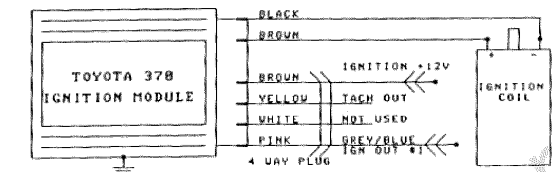

4 CYL COIL PACKS
M & W IGNITION

IGNITION HOOKUP- SINGLE COIL / DIST
SETUP BOSCH MODULE

MICROTECH SEQUENTIAL
ENGINE MANAGEMENT SYSTEM

PINOUT TYPE # 1

TOYOTA 378 MODULE
SINGLE COIL / DIST

IGNITION HOOKUP- SINGLE COIL / DIST
SETUP BOSCH MODULE