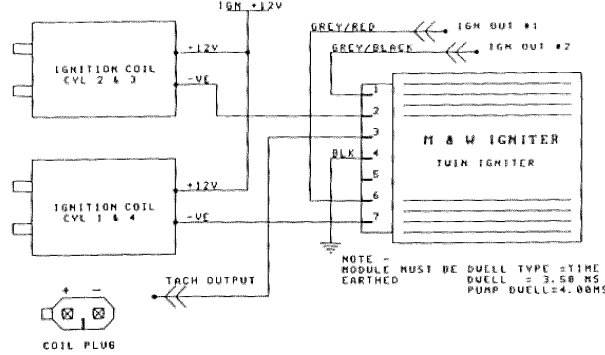

4 CYL COIL PACKS
M & W IGNITION

IGNITION HOOKUP- SINGLE COIL / DIST
SETUP BOSCH MODULE

MICROTECH SEQUENTIAL
ENGINE MANAGEMENT SYSTEM

PINOUT TYPE # 1

TOYOTA 378 MODULE
SINGLE COIL / DIST

IGNITION HOOKUP- SINGLE COIL / DIST
SETUP BOSCH MODULE

PINOUT TYPE # 2

TOYOTA IGN MODULE (LATE MODEL)
SINGLE COIL / DIST

IGNITION HOOKUP- SINGLE COIL / DIST
SETUP BOSCH MODULE

IGNITION MODULE
SINGLE COIL / DIST SETUP

MI-8 4 CYL TOYOTA		
Size	Number	Revision
A3	IGNITION DRAWING	1.0
Date:	REV 1228	Sheet 2 of 2
File:	HTG 10473	Drawn By: GON