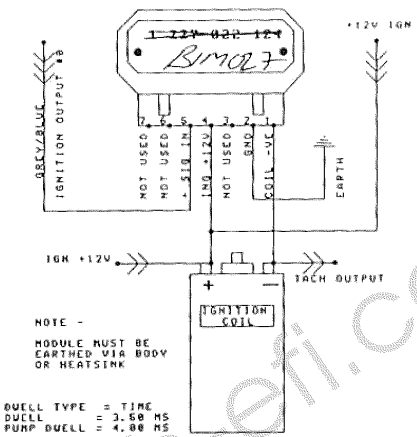

4 CYL COIL PACKS
M & W IGNITION

IGNITION HOOKUP- SINGLE COIL / DIST
SETUP BOSCH MODULE

MICROTECH SEQUENTIAL
ENGINE MANAGEMENT SYSTEM

PINOUT TYPE # 1

TOYOTA 378 MODULE
SINGLE COIL / DIST

IGNITION HOOKUP- SINGLE COIL / DIST
SETUP BOSCH MODULE

PINOUT TYPE # 2

TOYOTA IGN MODULE (LATE MODEL)
SINGLE COIL / DIST

IGNITION HOOKUP- SINGLE COIL / DIST
SETUP BOSCH MODULE

IGNITION MODULE
SINGLE COIL / DIST SETUP

MI-8 4 CYL TOYOTA		
Size	Number	Revision
A3	IGNITION DRAWING	1.0
Date:	REV 1228	Sheet 2 of 2
File:	HTG 10473	Drawn By: GON