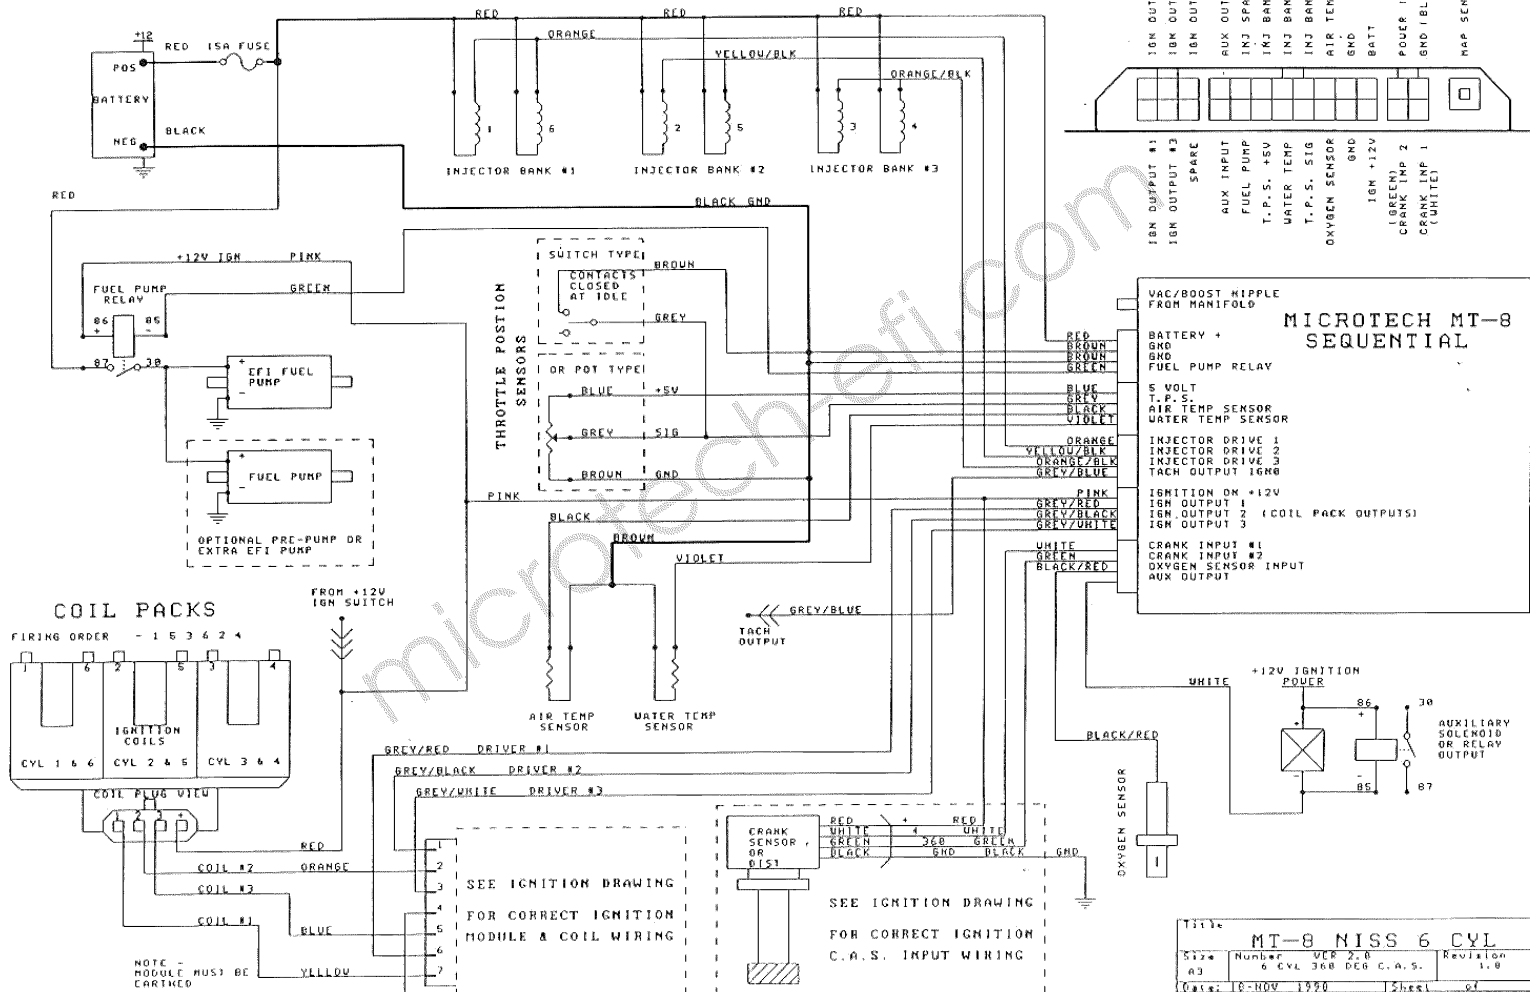

# MICROTECH 6 CYL SEQUENTIAL ENGINE MANAGEMENT SYSTEM

M.B.  
PER INJECTOR BANK  
USE ONLY:  
1 X 2 OHM INJECTORS  
2 X 2 OHM INJECTORS  
2 X 12 OHM INJECTORS  
4 X 12 OHM INJECTORS

MT-8 VER 2 PIN-OUTS

Title		
MT-8 NISS 6 CYL		
Size	Number	Revision
A3	6 CYL 368 DEG C.A.S.	1.0
Date:	18-NOV 1990	Sheet of
File:	MB8N1567	Drawn By: DDM