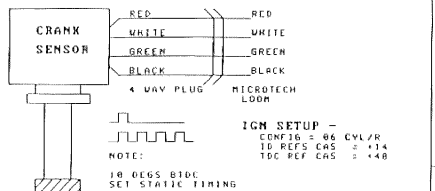

MICROTECH SEQUENTIAL ENGINE MANAGEMENT SYSTEM

PINOUT TYPE #1

PINOUT TYPE #2

PINOUT TYPE #3

Title		
MT-8 6CYL NISSAN		
Size	Number	Revision
A3		1-1
IGNITION DRAWING		
DATE: 21 FEB 1978	DR: J. G. L.	CHECK: J. G. L.
FILE: 110 01562	BY: J. G. L.	DATE: 02/21/78