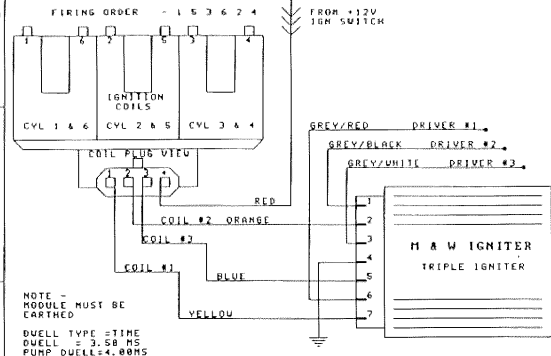

6 CYL COIL PACK

NISSAN TRANSISTOR SINGLE COIL / DIST SETUP

NISSAN TRANSISTOR (IMPORT TYPE) SINGLE COIL / DIST SETUP

IGNITION HOOKUP- SINGLE COIL / DIST SETUP BOSCH MODULE

IGNITION HOOKUP- SINGLE COIL / DIST SETUP BOSCH MODULE

MICROTECH SEQUENTIAL ENGINE MANAGEMENT SYSTEM

PINOUT TYPE #1

PINOUT TYPE #2

PINOUT TYPE #3

Title		
MT-8 6CYL NISSAN		
Size	Number	Revision
A3		1-1
IGNITION DRAWING		
DATE: 21 FEB 1978	DR: J. G. L.	CHECK: J. G. L.
FILE: 110 01562	BY: J. G. L.	DATE: 02/21/78