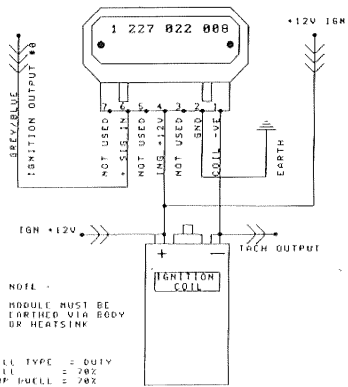

6 CYL COIL PACK

NISSAN TRANSISTOR SINGLE COIL / DIST SETUP

NISSAN TRANSISTOR (IMPORT TYPE) SINGLE COIL / DIST SETUP

IGNITION HOOKUP- SINGLE COIL / DIST SETUP BOSCH MODULE

IGNITION HOOKUP- SINGLE COIL / DIST SETUP BOSCH MODULE

MICROTECH SEQUENTIAL ENGINE MANAGEMENT SYSTEM

PINOUT TYPE #1

PINOUT TYPE #2

PINOUT TYPE #3

Title		
MT-8 6CYL NISSAN		
Size	Number	Revision
A3		1-1
IGNITION DRAWING		
DATE: 21 FEB 1978	DR: J. G. L.	CHECK: J. G. L.
FILE: 110 01562	BY: J. G. L.	DATE: 02/21/78