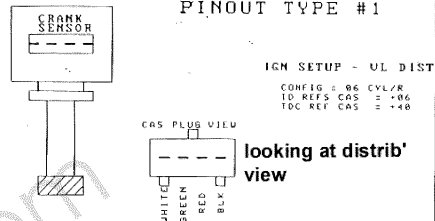

MICROTECH SEQUENTIAL ENGINE MANAGEMENT SYSTEM

PINOUT TYPE #1

PINOUT TYPE #2

PINOUT TYPE #3

Title		
MT-8 6CYL NISSAN		
Size	Number	Revision
A3		1-1
IGNITION DRAWING		
DATE: 21 FEB 1978	DR: J. G. L.	CHECK: J. G. L.
FILE: 110 01562	BY: J. G. L.	DATE: 02/21/78