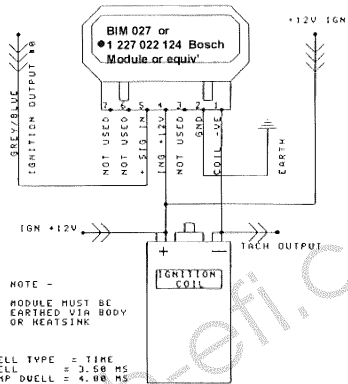

6 CYL COIL PACK

NISSAN TRANSISTOR SINGLE COIL / DIST SETUP

NISSAN TRANSISTOR (IMPORT TYPE) SINGLE COIL / DIST SETUP

IGNITION HOOKUP- SINGLE COIL / DIST SETUP BOSCH MODULE

IGNITION HOOKUP- SINGLE COIL / DIST SETUP BOSCH MODULE

MICROTECH SEQUENTIAL ENGINE MANAGEMENT SYSTEM

PINOUT TYPE #1

PINOUT TYPE #2

PINOUT TYPE #3

Title		
MT-8 6CYL NISSAN		
Size	Number	Revision
A3		1-1
IGNITION DRAWING		
DATE: 21 FEB 1978	DR: J. G. L.	CHECK: J. G. L.
FILE: 110 01562	BY: J. G. L.	DATE: 02/21/78