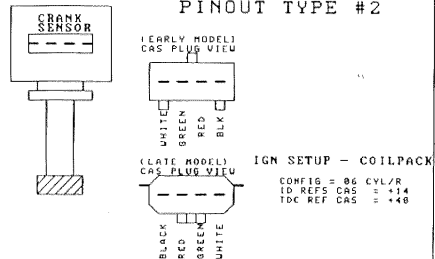

6 CYL COIL PACK

NISSAN TRANSISTOR SINGLE COIL / DIST SETUP

NISSAN TRANSISTOR (IMPORT TYPE) SINGLE COIL / DIST SETUP

IGNITION HOOKUP- SINGLE COIL / DIST SETUP BOSCH MODULE

IGNITION HOOKUP- SINGLE COIL / DIST SETUP BOSCH MODULE

MICROTECH SEQUENTIAL ENGINE MANAGEMENT SYSTEM

PINOUT TYPE #1

PINOUT TYPE #2

PINOUT TYPE #3

Title		
MT-8 6CYL NISSAN		
Size	Number	Revision
A3		1-1
IGNITION DRAWING		
DATE: 21 FEB 1978	DR: J. G. L.	CHECK: J. G. L.
FILE: 110 01562	BY: J. G. L.	DATE: 02/21/78