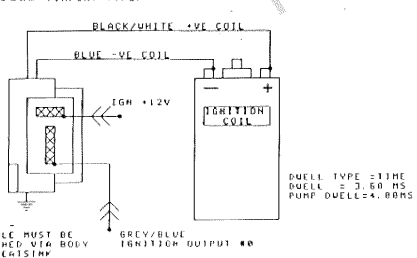

NISSAN TRANSISTOR (IMPORT TYPE) SINGLE COIL / DIST SETUP