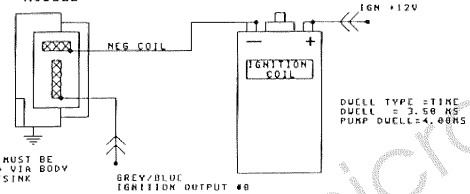

6 CYL COIL PACK

NISSAN TRANSISTOR SINGLE COIL / DIST SETUP

NISSAN TRANSISTOR (IMPORT TYPE) SINGLE COIL / DIST SETUP

IGNITION HOOKUP- SINGLE COIL / DIST SETUP BOSCH MODULE

IGNITION HOOKUP- SINGLE COIL / DIST SETUP BOSCH MODULE

MICROTECH SEQUENTIAL ENGINE MANAGEMENT SYSTEM

PINOUT TYPE #1

PINOUT TYPE #2

PINOUT TYPE #3

Title		
MT-8 6CYL NISSAN		
Size	Number	Revision
A3		1-1
IGNITION DRAWING		
DATE: 21 FEB 1978	DR: J. G. L.	CHECK: J. G. L.
FILE: 110 01562	BY: J. G. L.	DATE: 02/21/78