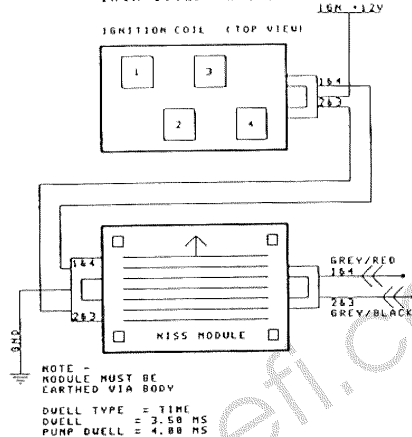

IGNITION HOOKUP- MISS 4 COIL

TWIN COILPACK CA18

MICROTECH SEQUENTIAL ENGINE MANAGEMENT SYSTEM

PINOUT TYPE #1

PINOUT TYPE #2

NISSAN TRANSISTOR MODULE SINGLE COIL / DIST SETUP

IGNITION HOOKUP- SINGLE COIL / DIST SETUP BOSCH MODULE

NISSAN TRANSISTOR MODULE (EXPORT TYPE) SINGLE COIL / DIST SETUP

4 CYL COIL PACKS