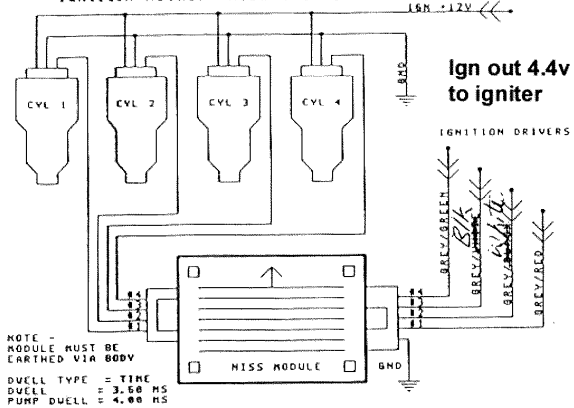

IGNITION HOOKUP- MISS 4 COIL

TWIN COILPACK CA18

MICROTECH SEQUENTIAL ENGINE MANAGEMENT SYSTEM

PINOUT TYPE #1

PINOUT TYPE #2

NISSAN TRANSISTOR MODULE SINGLE COIL / DIST SETUP

IGNITION HOOKUP- SINGLE COIL / DIST SETUP BOSCH MODULE

NISSAN TRANSISTOR MODULE (EXPORT TYPE) SINGLE COIL / DIST SETUP

4 CYL COIL PACKS