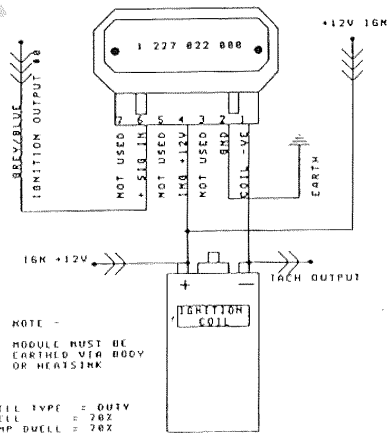

IGNITION HOOKUP- MISS 4 COIL

TWIN COILPACK CA18

MICROTECH SEQUENTIAL ENGINE MANAGEMENT SYSTEM

PINOUT TYPE #1

PINOUT TYPE #2

NISSAN TRANSISTOR MODULE SINGLE COIL / DIST SETUP

IGNITION HOOKUP- SINGLE COIL / DIST SETUP BOSCH MODULE

NISSAN TRANSISTOR MODULE (EXPORT TYPE) SINGLE COIL / DIST SETUP

4 CYL COIL PACKS