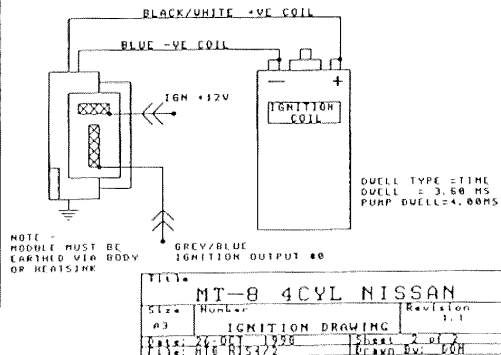

IGNITION HOOKUP- MISS 4 COIL

TWIN COILPACK CA18

MICROTECH SEQUENTIAL ENGINE MANAGEMENT SYSTEM

PINOUT TYPE #1

PINOUT TYPE #2

NISSAN TRANSISTOR MODULE SINGLE COIL / DIST SETUP

IGNITION HOOKUP- SINGLE COIL / DIST SETUP BOSCH MODULE

NISSAN TRANSISTOR MODULE (EXPORT TYPE) SINGLE COIL / DIST SETUP

4 CYL COIL PACKS