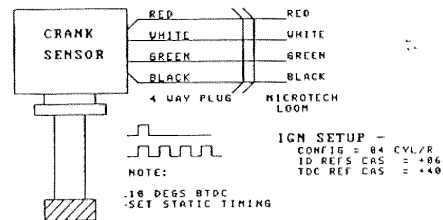

IGNITION HOOKUP- MISS 4 COIL

TWIN COILPACK CA18

MICROTECH SEQUENTIAL ENGINE MANAGEMENT SYSTEM

PINOUT TYPE #1

PINOUT TYPE #2

NISSAN TRANSISTOR MODULE SINGLE COIL / DIST SETUP

IGNITION HOOKUP- SINGLE COIL / DIST SETUP BOSCH MODULE

NISSAN TRANSISTOR MODULE (EXPORT TYPE) SINGLE COIL / DIST SETUP

4 CYL COIL PACKS