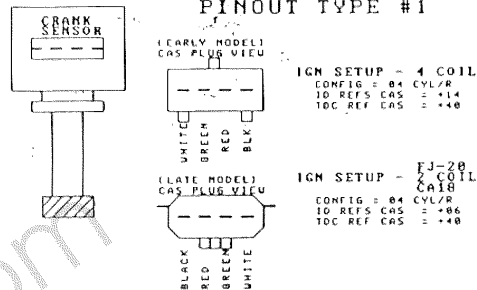

IGNITION HOOKUP- MISS 4 COIL

TWIN COILPACK CA18

MICROTECH SEQUENTIAL ENGINE MANAGEMENT SYSTEM

PINOUT TYPE #1

PINOUT TYPE #2

NISSAN TRANSISTOR MODULE SINGLE COIL / DIST SETUP

IGNITION HOOKUP- SINGLE COIL / DIST SETUP BOSCH MODULE

NISSAN TRANSISTOR MODULE (EXPORT TYPE) SINGLE COIL / DIST SETUP

4 CYL COIL PACKS