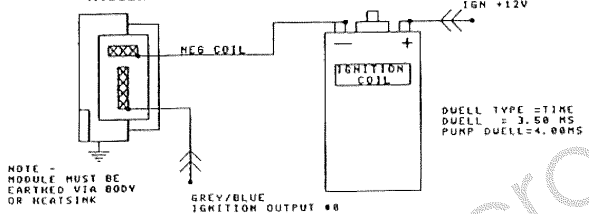

IGNITION HOOKUP- MISS 4 COIL

TWIN COILPACK CA18

MICROTECH SEQUENTIAL ENGINE MANAGEMENT SYSTEM

PINOUT TYPE #1

PINOUT TYPE #2

NISSAN TRANSISTOR MODULE SINGLE COIL / DIST SETUP

IGNITION HOOKUP- SINGLE COIL / DIST SETUP BOSCH MODULE

NISSAN TRANSISTOR MODULE (EXPORT TYPE) SINGLE COIL / DIST SETUP

4 CYL COIL PACKS