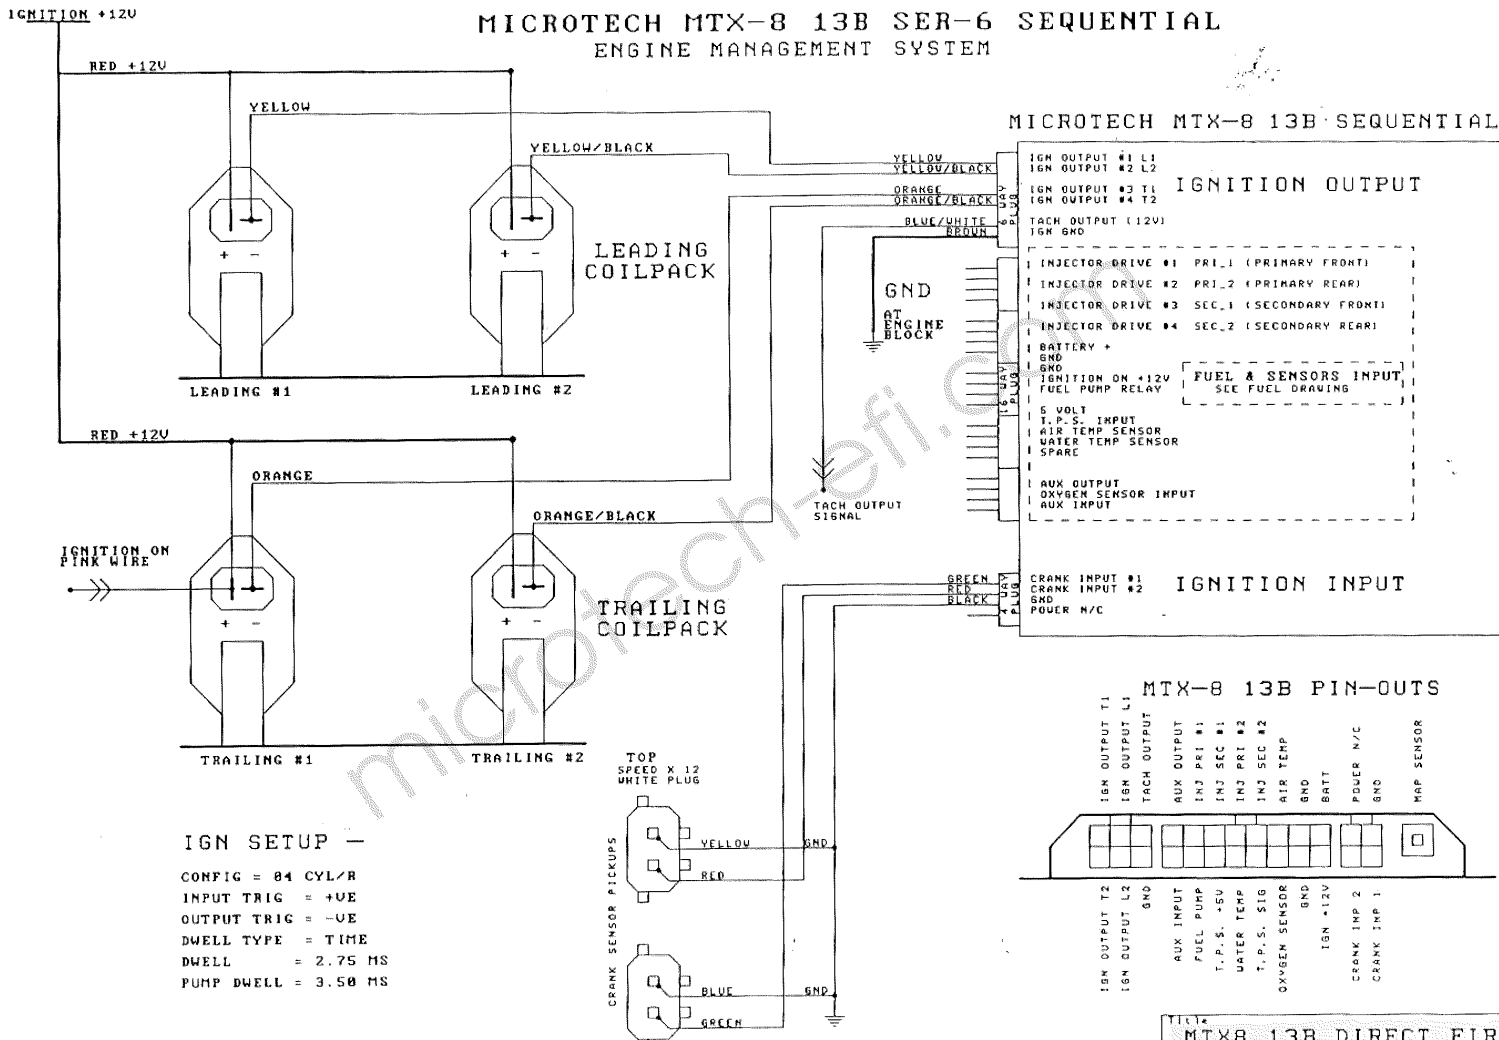

MICROTECH MTX-8 13B SER-6 SEQUENTIAL ENGINE MANAGEMENT SYSTEM

MTX-8 13B PIN-OUTS

TITLE		
MTX8 13B DIRECT FIRE		
Size	Number	Revision
A3	HAZDA 13B SER 6	1.0
IGNITION GROUPING		
Date: 14-01-1979	Sheet 2 of 7	
File: MTX8 13B.E	Drawn By: TOM	