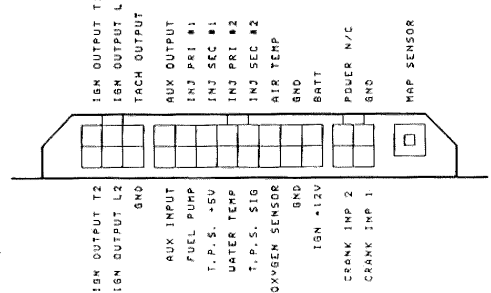

MICROTECH MTX-8 13B SER-6 SEQUENTIAL ENGINE MANAGEMENT SYSTEM

MTX-8 13B PIN-OUTS

TITLE		
MTX8 13B DIRECT FIRE		
Size	Number	Revision
A3	HAZDA 13B SER 6	1.0
IGNITION GROUPING		
Date: 14-01-1979	Sheet 2 of 7	
File: MTX8 13B.E	Drawn By: TOM	