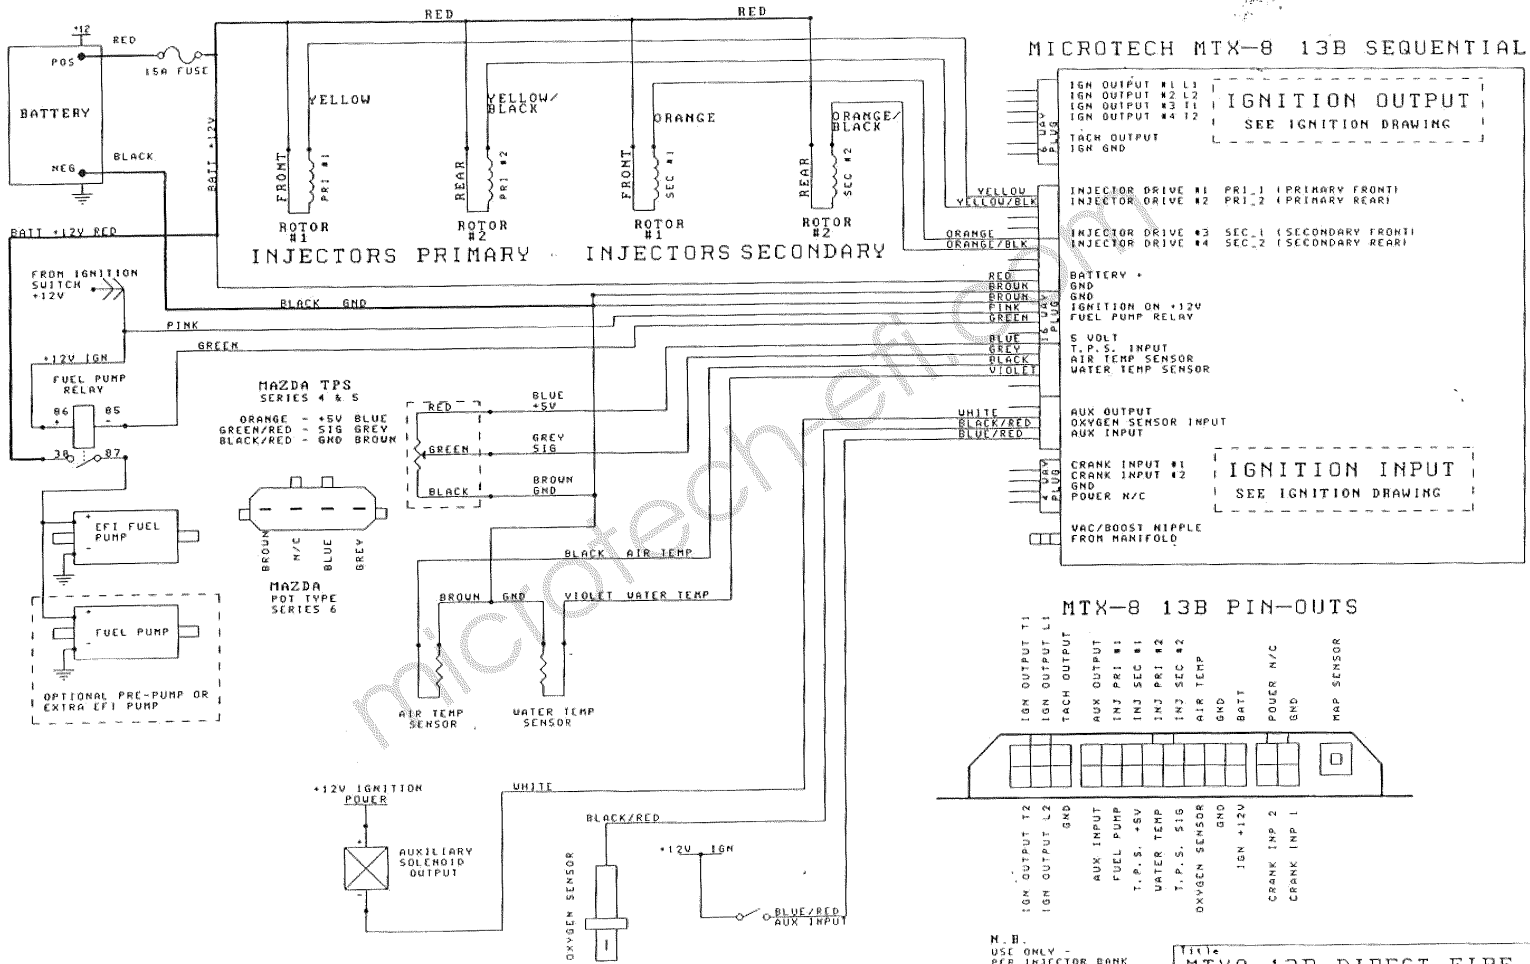

# MICROTECH MTX-8 13B SEQUENTIAL ENGINE MANAGEMENT SYSTEM

**M.B.**  
 USE ONLY -  
 PER INJECTOR BANK

1	X	2	OHM INJECTORS
2	X	2	OHM INJECTORS
4	X	12	OHM INJECTORS
4	X	12	OHM INJECTORS

Title			Revision	
MTX8 13B DIRECT FIRE			1.1	
Size	Number	MAZDA 13B	Date: 20 JUN 1980	
A3	1	Wiring Drawing	Sheet 1 of 2	
File: A188 13B/1			Drawn By: KGM	